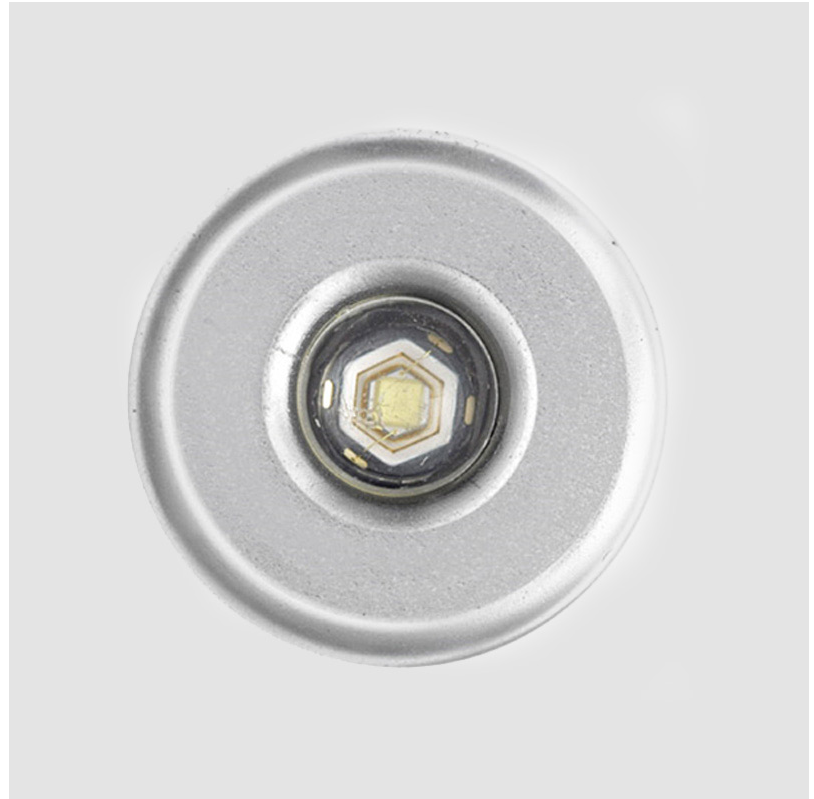

1. To build a product code in our configurator select the specify button on the base model # product page
2. To build a manual product code on this datasheet choose from the options listed below in blue font and add the suffix to the base model #

GENERAL

Series: Eyes
Subseries: Eyes Round
Brand: Side
Division: Exterior
Mounting Type: Recessed
Mounting Location: Ceiling
Subcategory: Downlight

PHYSICAL

Shape: Round
Diameter (mm): 20
Diameter (in): 13/16
Height (mm): 28
Height (in): 1 1/8
Min. Recessing Depth (mm): 33
Min. Recessing Depth (in): 1 5/16
Light Distribution: Direct
Weight (kg): 0.02
Weight (lbs): 0.044
Gasket: Silicon rubber
Fixture Finish: Chrome
Fixture Material: Aluminum Die Cast

ELECTRICAL

Lamp Type: LED (Zhaga Standard)
Total Output Wattage (W): 1.2
Dimming: 0-10V Dimming / Phase Dimming (120Vac Only)
Driver Included: No
Driver Location: Remote
Driver Type: Constant Current - 120 / 277Vac
Input Voltage (V): 120 - 277
Constant Current (MA): 350
Upon Request: (Not included - see components [IP65 or higher enclosure to be supplied by others]) Remote: 0-10Vdc dimming / Phase dimming @120Vac only / 277Vac

LED

Number of LEDs: 1
Color Temperature (°K): 3000 / 4000
Max. Delivered Lumen (lm): 58.4 / 64.9
Nominal Lumen (lm): 120 / 125
CRI: >80 CRI
Lamp Life (hrs): 50000

OPTICAL

Optic°: 100°

RATINGS AND CERTIFICATIONS

Certified By: Certified for North American Standards
IP rating: IP68